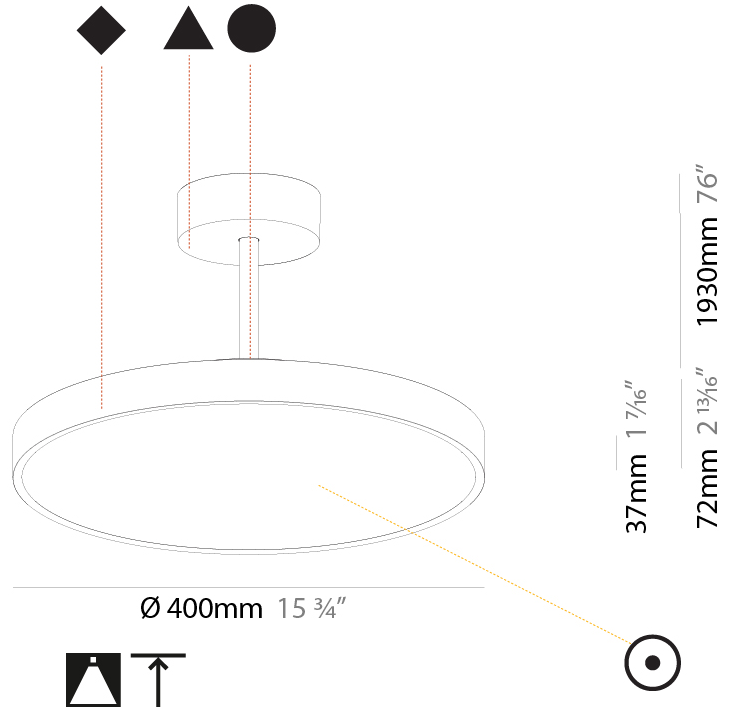

GENERAL

Series: Sign Diva Tube
Subseries: Sign Diva Tube
Brand: Prolicht
Division: Architectural
Mounting Type: Suspension
Mounting Location: Ceiling
Subcategory: Pendant

PHYSICAL

Shape: Round
Diameter (mm): 400
Diameter (in): 15 3/4
Height (mm): 72
Height (in): 2 13/16
Max. Overall Height (mm): 2002
Max. Overall Height (in): 78 13/16
Light Distribution: Direct
Weight (kg): 2.888
Weight (lbs): 6.366

Diffuser: PMMA - Opal / Micro-Prism / Sparkling Secret / Vintage Industrial

Fixture Finish: SSR / BKV / CWI / CRY / HAB / UFT / ITA / RUA / FTG / MYG / LOD / PUS / FRO / FUP / KIA / POP / BLS / SPG / MEY / GOH / GUM / CHC / COM / ABZ / JAG / OBR / MOS / ROR

Fixture Material: Extruded Aluminum / Steel

ELECTRICAL

Lamp Type: LED (Zhaga Standard)
Input Wattage (W): 17
Total Output Wattage (W): 16
Dimming: Tri-Mode (Non-Dimming and Phase Dimming (120Vac only) and 0-10V Dimming)
Driver Included: Yes
Driver Location: Integrated
Driver Type: Constant Current - Universal
Driver Class: Class 2
Input Voltage (V): 120 - 277
Constant Current (MA): 500

LED

Color Temperature (*K): 2700 / 3000 / 3500 / 4000
Max. Delivered Lumen (lm): 1807 / 1943 / 1951 / 1991
Nominal Lumen (lm): 2250 / 2450 / 2430 / 2480
CRI: >90 CRI
Lamp Life (hrs): 50000

OPTICAL

RATINGS AND CERTIFICATIONS

Certified By: Certified for North American Standards
IP rating: IP20